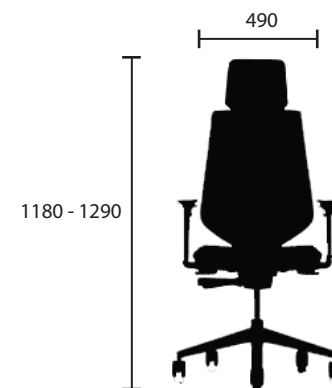

ACTIVITY

Model. ACTIVITY 04
25.400.000 VND