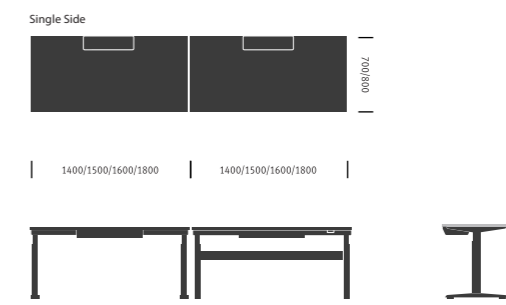

Configurations

Standard Worktops

Benching

Leg/Base

*Considered H1200 Screen

Combination