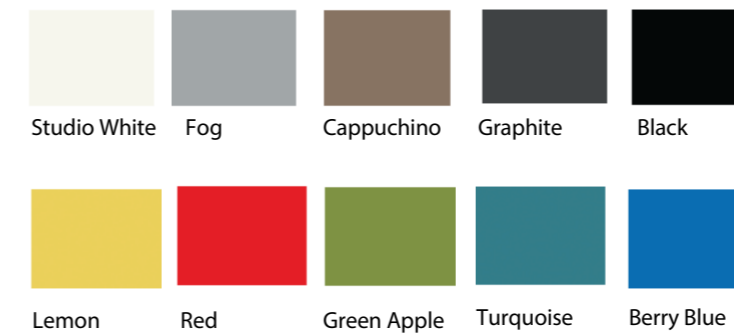

Warranty : 12 years
Lead Time : 30 - 35 working days

CAPER 02

WC420N MS 98 Y7 SY 6V02
Caper Stacker Chair
Frame finish: Metallic silver - MS
Seat / back finish: Studio white - 98
Castors / glides: 47.5mm glides (carpet) - Y7
Armpad / frame finish: Silver - SY
Fabric colour: Silver - 6V02

Warranty : 12 years
Lead Time : 30 - 35 working days

CAPER 05

WC410P BK BK U5 BK
Caper Stacker Chair
Frame finish: Black - BK
Seat / back finish: Black - BK
Castors / glides: 47.5mm castors (hard floor) - U5
Armpad / frame finish: Black - BK

Warranty : 12 years
Lead Time : 30 - 35 working days

CAPER 06

WC420P MS 98 U5 SY 6V02
Caper Stacker Chair
Frame finish: Metallic silver - MS
Seat / back finish: Studio white - 98
Castors / glides: 47.5mm castors (hard floor) - U5
Armpad / frame finish: Silver - SY

Warranty : 12 years
Lead Time : 30 - 35 working days

CAPER 03

WC410P BK BK Y7 BK
Caper Stacker Chair
Frame finish: Black - BK
Seat / back finish: Black - BK
Castors / glides: 47.5mm glides (carpet) - Y7
Armpad / frame finish: Black - BK

Warranty : 12 years
Lead Time : 30 - 35 working days

CAPER 04

WC420P MS 98 Y7 SY 6V02
Caper Stacker Chair
Frame finish: Metallic silver - MS
Seat / back finish: Studio white - 98
Castors / glides: 47.5mm glides (carpet) - Y7
Armpad / frame finish: Silver - SY

Warranty : 12 years
Lead Time : 30 - 35 working days

SEAT AND BACK - CAPER