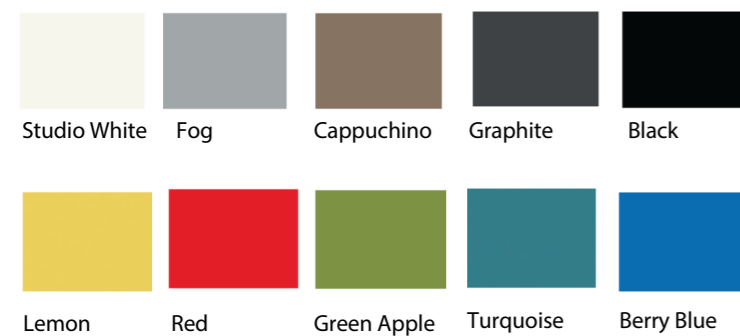

SEAT AND BACK - CAPER

LIZ CHAIR 01

Liz Chair
White in silver frame

Warranty: 3 years

LIZ CHAIR 01

Liz Chair
Black plastic seat & back stacking

Warranty: 3 years

LIZ CHAIR 03

Liz Chair w/ Tablet (black plastic seat & back, Tablet must in black) S-LTS110ZT-BLK

Warranty: 3 years

LIZ CHAIR 03

Liz Chair w/ Tablet (black plastic seat & back, Tablet must in black) S-LTS110ZT-BLK

Warranty: 3 years