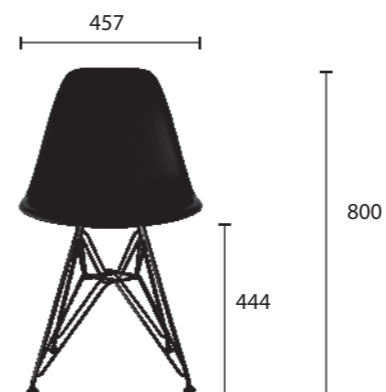

# EAMES SIDE CHAIR

Model. EAMES SIDE CHAIR - WIRE BASE  
**14.500.000 VND**

Model. 4 LEG TUBULAR BASE  
**15.200.000 VND**

Model. EAMES SIDE CHAIR - WIRE BASE  
**13.200.000 VND**

# EAMES STOOL

Model. EAMES PLASTIC BAR HEIGHT STOOL  
**22.300.000 VND**

Model. EAMES PLASTIC BAR HEIGHT STOOL  
**22.300.000 VND**