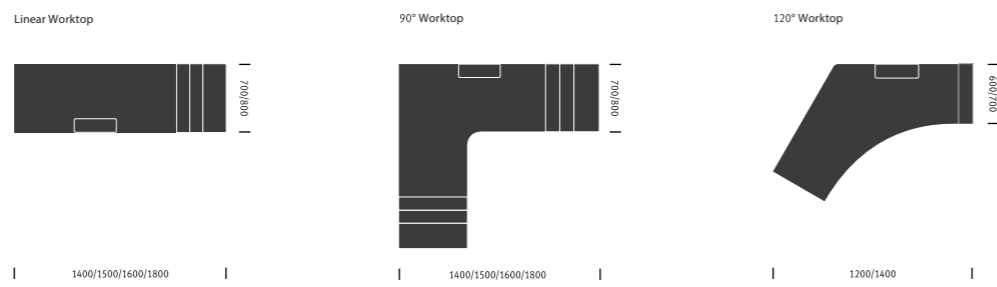

Configurations

Standard Worktops