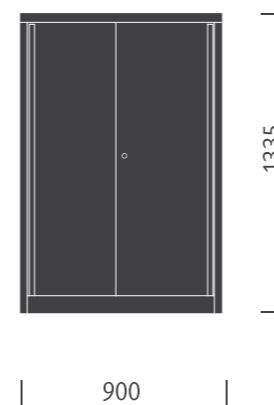

Width: 900
Height: 1335
Lock: Key Lock - K
Packaging: General packing - P1
Label: Without Posh label - L0
Body colour: Core white - MH
Shelf colour: Pantone black - B3U
Front colour: Core white - MH

Model. CK2 Sliding Door Cabinet: floorstanding
17.600.000 VND