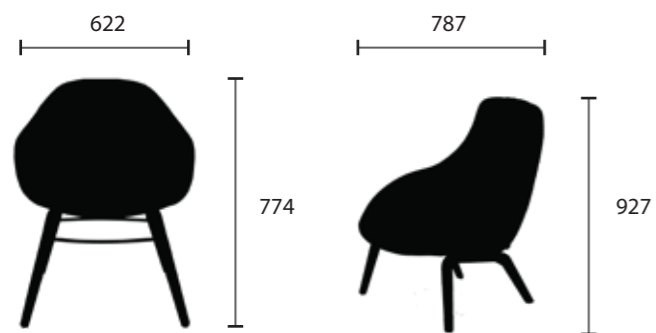

Model. ALWAYS CHAIR 4-LEG
42.000.000 VND