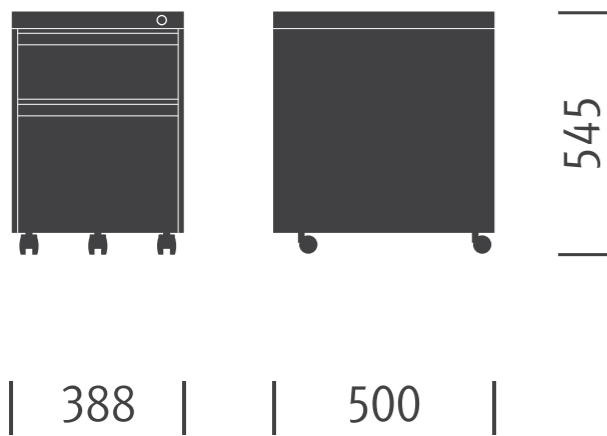

VP MOBILE PEDESTAL

Drawer: 6" + 12"
Lock: Key Lock - K
Body colour: New snow - NS
Front colour: New snow - NS

Model. VP Mobile Pedestal
3.500.000 VND