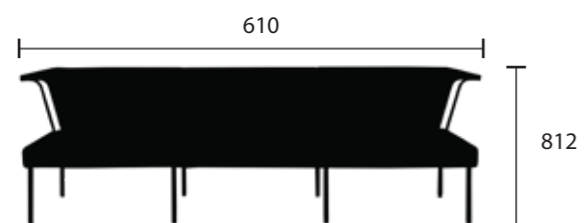

PUBLIC OFFICE LANDSCAPE

Model. PUBLIC OFFICE LANDSCAPE
51.200.000 VND