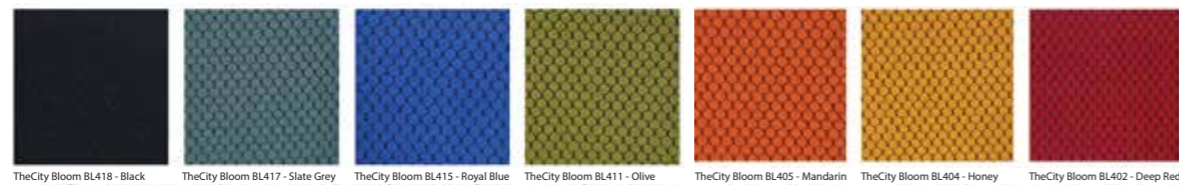

PRODUCT SPECIFICATION

PREMIER 01

PMR10A12M685CB2AC2
Headrest: Adjustable headrest with fabric/vynil upholstery
Backrest: Mesh upholstery
Lumbar Support: Fixed lumbar support
Seat: 60mm seat with high density foam, fabric/vynil upholstery
Armrest: 4D adjustable armrest
Mechanism: Mechanism with these fucntions: height adjustable, 1 position lock synchronized, tension adjustment.
Gas lift: BIFMA Crome gas lift 85C load capacity up to 100kg
Base: Aluminum base, D700mm
Castor: Carpet castor D50mm

Warranty: 2 years

PREMIER 02

PMR10A11M185CB1CC2G
Headrest: Without headrest
Backrest: Plastic frame backrest, mesh upholstery
Lumbar Support: Adjustable lumbar support
Seat: 60mm seat with high density foam, fabric/vynil upholstery
Armrest: 2D adjustable armrest
Mechanism: Mechanism with these fucntions: height adjustable, 1 position lock synchronized, tension adjustment.
Gas lift: BIFMA Crome gas lift 85C load capacity up to 100kg
Base: Chrome base, D700mm
Castor: Carpet castor D50mm

Warranty: 2 years

MESH

BLOOM

VITA 01

899 YJ A69 VP
VP100381.xxxx
Headrest: Fixed Cushion Headrest, consists of 38mm
The back frame made by black polypropylene supported by a aluminium backbone in polished finished
Armrest Come with 4-way armrest adjustable for height, width, depth and swivel angle
Seat: Fabric or leather upholstery over moulded polyurethane foam
Armrest: Adjustable Armrest
Mechanism: Advanced Synchro mechanism provides, Side Tilt tension control, multi-position Tilt lock
Gas lift: Black gas lift
Base : 350 Polished Aluminium Base
Castor : Nylon castor 50mm
Backrest Color: Fabric / Leather
Seat Color: Fabric / Leather

Warranty: 2 years

VITA 03