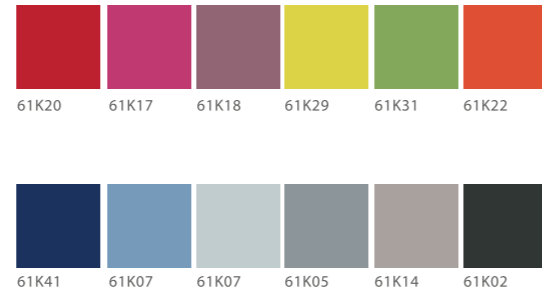

HUSH - SLED BASE

NOHUF212 CHR 61K07 61K07
Hush - chair sled base
Sled / Swivel finish: Chrome - CHR
Fabric colour: Grate - 61K07
Fabric colour: Grate - 61K07

Warranty: 5 years

HUSH - SOFA SLED BASE

NOHUF222 CHR 61K07 61K07
Hush 2 seat sofa sled base
Sled / Swivel finish: Chrome - CHR
Fabric colour: Grate - 61K07
Fabric colour: Grate - 61K07

Warranty: 5 years

PUBLIC OFFICE LANDSCAPE

BVS2N.29 91 1A901 1HA01
Sectional Seating
Seat style: Straight
Back frame finish: White - 91
Network colour: Warm White - 1A901
Fabric colour: Stone - 1HA01
BVS3.2 C MS 63
Legs
Leg option: Attaches to two chairs
Glide option: Nylon glides, carpet floors - C
Leg finish: Metallic silver - MS
Glide finish: Fog - 63
BVS4.2
Sectional Seat Back Ganging Kit
Ganging kit option: Ganging kit for 2 seats

HUSH - WOODEN BASE

NOHUF213 OAK 61K07 61K07
Hush - chair Wooden base
Wooden base finish: N1 Oak - OAK
Fabric colour: Grate - 61K07
Fabric colour: Grate - 61K07

Warranty: 5 years