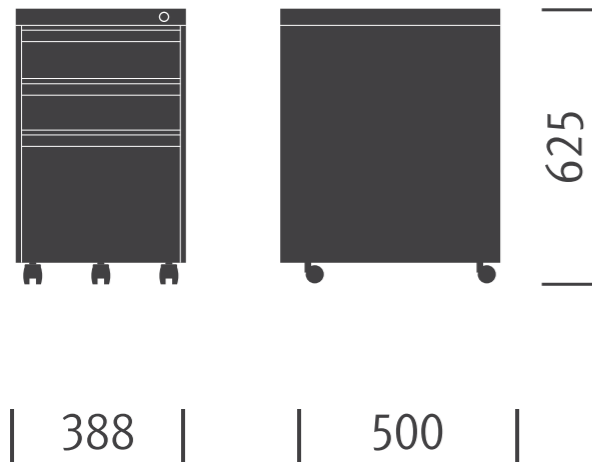

## MOBILE PEDESTAL

Drawer: 4" + 4" + 12"

Lock: Key Lock - K

Packaging: General packing - P1

Label: Without Posh label - L0

Body colour: Core white - MH

Front colour: Core white - MH

Model. CK2 Mobile Pedestal  
**9.200.000 VND**