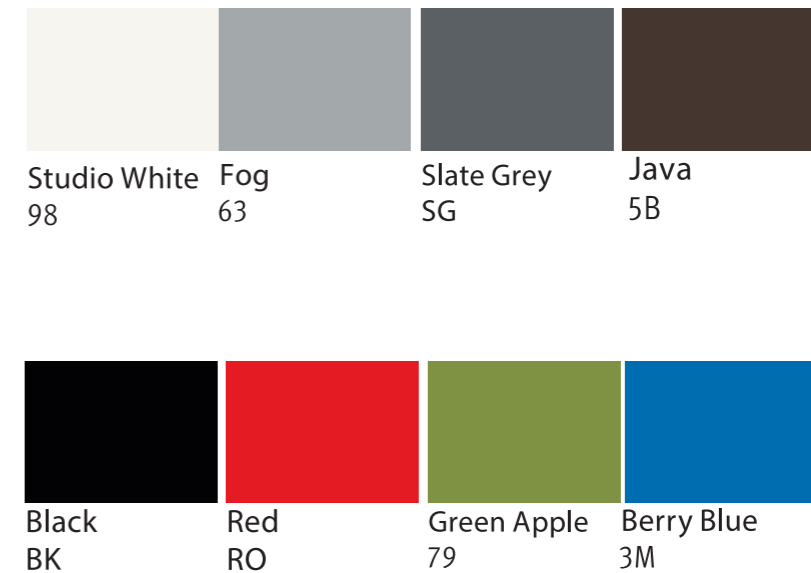

Warranty : 8 years

ACTIVITY 04

YJ271KD1A 98 63 63 C6 A301 A301
Activity Task Chair: mpa back; high back with headrest and back pad; backrest lock
Lumbar support: No lumbar support
Arms: Fully adjustable with pad rotation
Back bone / vertical stem finish: Studio white - 98
Backrest / headrest / arm pad finish: Fog - 63
Base finish: Fog - 63
Castors: 60mm carpet castors - C6
Back pad / headrest fabric colour: Jumpy - A301

Warranty : 8 years

SAYL 01

AS1YA22HA N2 BK BB BK BK 9101
Sayl Task Chair: fully assembled; standard ht; tilt limiter; height adjustable arms
Seat depth: Adjustable seat
Back support: No additional - N2
Base / frame finish: Black base frame and Y tower - BK
Castors / glides: 65mm castors (carpet) - BB

Warranty : 12 years

SAYL 02

AS1YA22HA N2 65 BB 63 63 9101
Sayl Task Chair: fully assembled; standard ht; tilt limiter; height adjustable arms
Seat depth: Adjustable seat
Back support: No additional - N2
Base / frame finish: Fog base / White frame and Y tower - 65
Castors / glides: 65mm castors (carpet) - BB
Suspension finish: Fog - 63
Armpad / glide finish: Fog - 63

Warranty : 12 years

SUSPENSION BACK SAYL