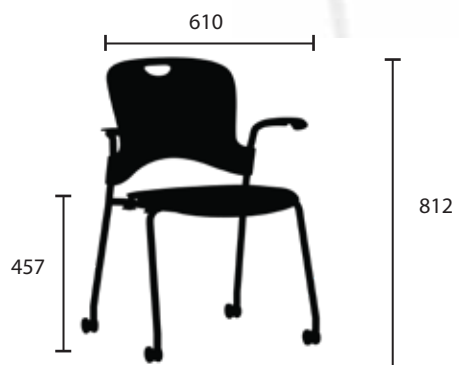

CAPER

Model. CAPER 05
11.600.000 VND