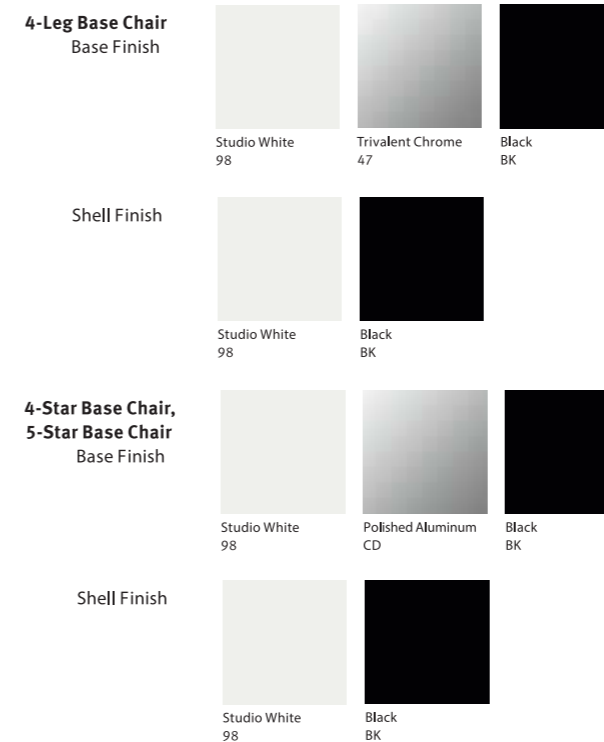

KEYN 04

TV1L4CSAP CSC 47 BK 1HA01
Keyn 4-leg Chair: seat pad; chrome; arms
Castors / glides: Castors (carpet) - CSC
Base finish: Trivalent chrome - 47
Shell finish: Black - BK
Fabric colour: Stone - 1HA01

Warranty : 12 years