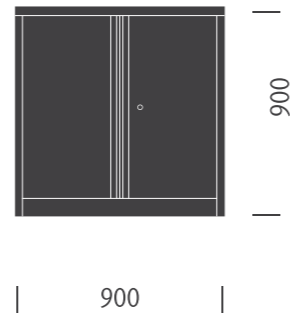

## SWINGING DOOR CABINET

Width: 900  
Height: 900  
Lock: Key Lock - K  
Packaging: General packing - P1  
Label: Without Posh label - L0  
Body colour: Core white - MH  
Shelf colour: Pantone black - B3U  
Front colour: Core white - MH