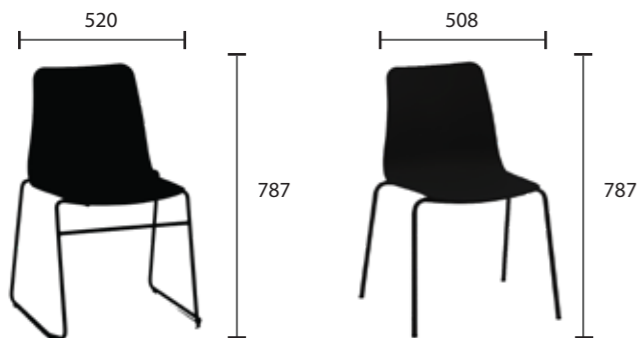

# EAMES SIDE CHAIR

Model. EAMES SIDE CHAIR - WIRE BASE  
**14.500.000 VND**

Model. 4 LEG TUBULAR BASE  
**15.200.000 VND**

Model. EAMES SIDE CHAIR - WIRE BASE  
**13.200.000 VND**

# EAMES STOOL

Model. EAMES PLASTIC BAR HEIGHT STOOL  
**22.300.000 VND**

Model. EAMES PLASTIC BAR HEIGHT STOOL  
**22.300.000 VND**

# POLY CHAIR

Model. POLY CHAIR 4-LEG  
**11.500.000 VND**

Model. POLY CHAIR SLED BASE  
**11.500.000 VND**