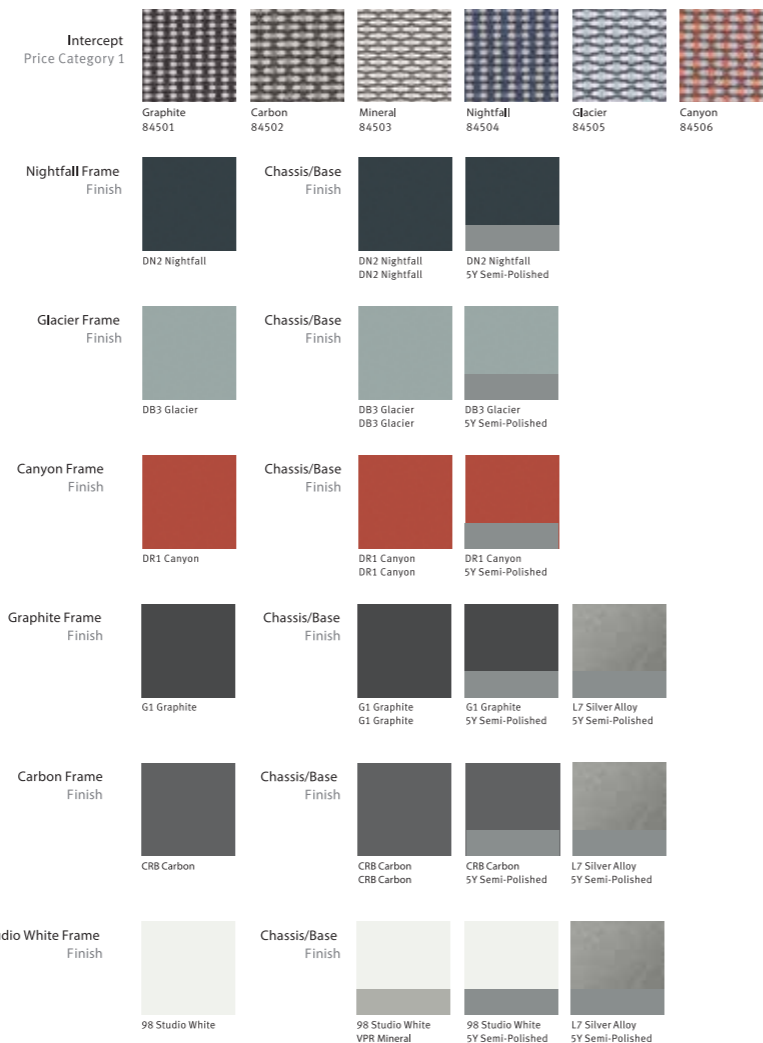

AERON

AER1C22AW ALP G1 CD CD BB BK 23103
Aeron Chair: c; std ht; limit; pivot
Back support: Dual PostureFit SL - ALP
Frame finish: Graphite - G1
Chassis finish: Polished aluminium - CD
Base finish: Polished aluminium - CD
Castors / glides: 65mm castors (carpet) - BB
Armpad finish: Black - BK
Pellicle: Graphite - 23103

Warranty : 12 years

EMBODY

CN1 22 AWAA XT 91 BB 3003
Standard height range: 22
Fully adjustable arm: AWAA
Base finish : Titanium XT
Frame finish: White 91
Castor : Hard caster, Black yoke, Carpet only - BB
Finish color: 3003 Peacock

Warranty : 12 years

KEYN 01

TV1P4CSAP GLP CD 98 1HA01
Keyn Pedestal Chair 4 star base: seat pad; polished; arms
Castors / glides: Glides (Pedestal) - GLP
Base finish: Polished aluminium - CD
Shell finish: Studio white - 98
Fabric colour: Stone - 1HA01

Warranty : 12 years

KEYN 02

TV1P4PSAP GLP 98 98 1HA01
Keyn Pedestal Chair 4 star base: seat pad; painted; arms
Castors / glides: Glides (Pedestal) - GLP
Base finish: Studio white (painted) - 98
Shell finish: Studio white - 98

Warranty : 12 years

COSM

FLC162YFH 98 98 5Y BKS VPR 84503
Cosm Chair: high back; std ht; adjustable arm
Frame finish: Studio white - 98
Chassis finish: Studio white (98 Frame) - 98
Base finish: Semi polished - 5Y
Castors / glides: 65mm silent castors (carpet) - BKS
Armpad finish: Mineral - VPR
Intercept: Mineral - 84503

Warranty : 12 years