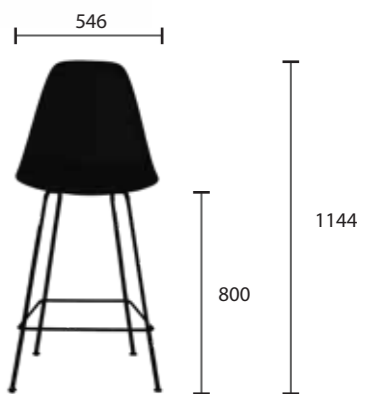

# EAMES SIDE CHAIR

Model. EAMES SIDE CHAIR - WIRE BASE  
**14.500.000 VND**

Model. 4 LEG TUBULAR BASE  
**15.200.000 VND**

Model. EAMES SIDE CHAIR - WIRE BASE  
**13.200.000 VND**

# EAMES STOOL

Model. EAMES PLASTIC BAR HEIGHT STOOL  
**22.300.000 VND**

Model. EAMES PLASTIC BAR HEIGHT STOOL  
**22.300.000 VND**