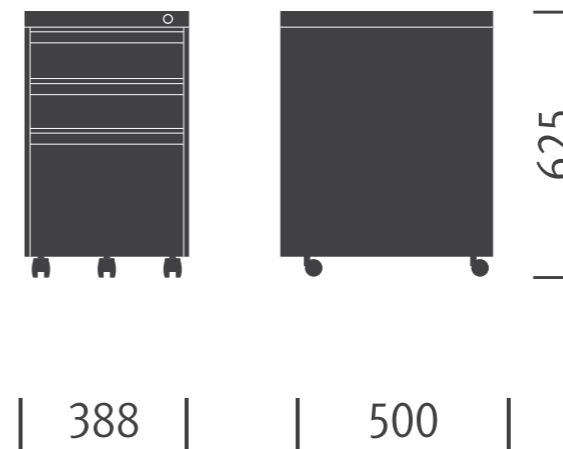

Drawer: 4" + 4" + 12"
Lock: Key Lock - K
Body colour: New snow - NS
Front colour: New snow - NS

Model. VP Mobile Pedestal
3.900.000 VND