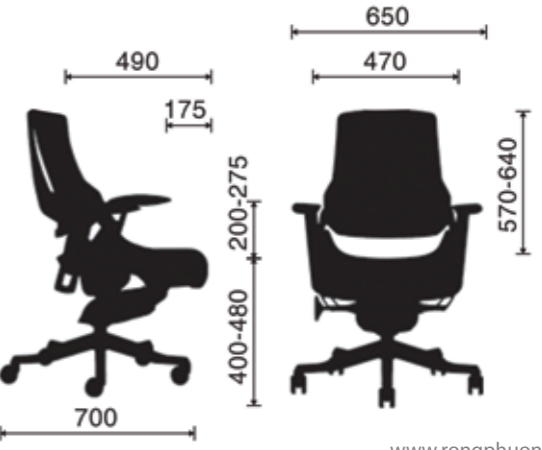

# WONDER

Model. WONDER 01  
**10.250.000 VND**

Model. WONDER 03  
**8.800.000 VND**

Model. WONDER 04  
**10.250.000 VND**