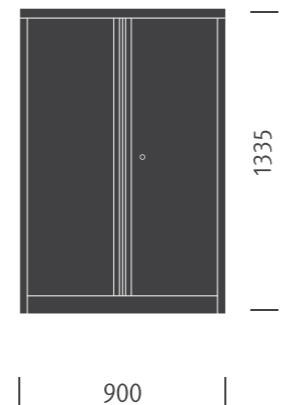

Width: 900
Height: 1335
Lock: Key Lock - K
Packaging: General packing - P1
Label: Without Posh label - L0
Body colour: Core white - MH
Shelf colour: Pantone black - B3U
Front colour: Core white - MH

Model. CK2 Swinging Door Cabinet
17.400.000 VND