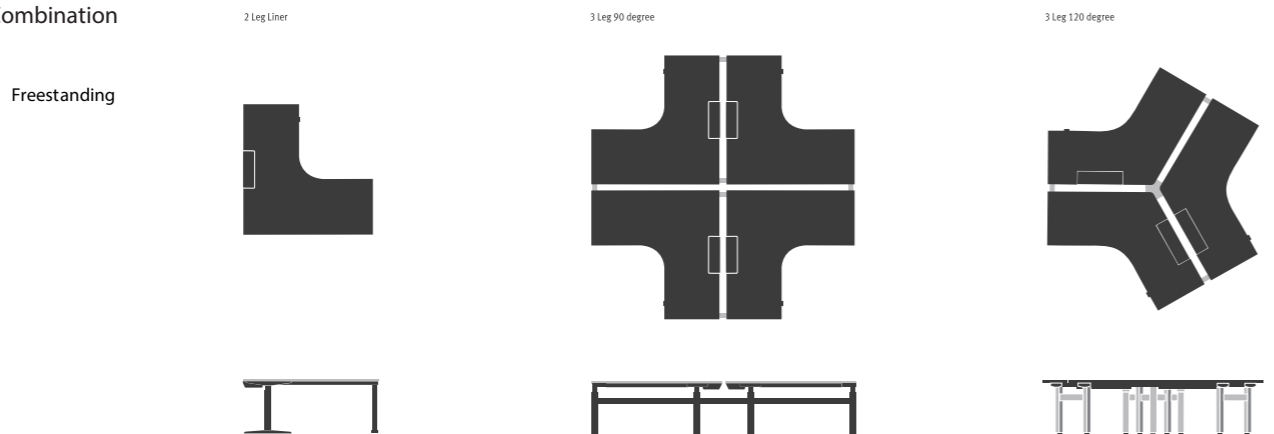

Combination