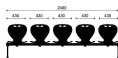

Model. MOTO 05
7.300.000 VND