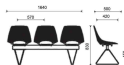

LABSIT 3&4

Model LABSIT 3
1.300.000 VND

Model LABSIT 4
1.200.000 VND

Public Seating

KUBIN 3 SEATS

Model KUBIN 3 SEATS
7.090.000 VND

MOTO

Model. MOTO 03
5.700.000 VND