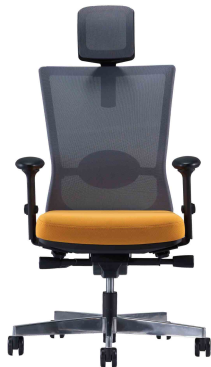

Model. FARM 01
7.400.000 VND