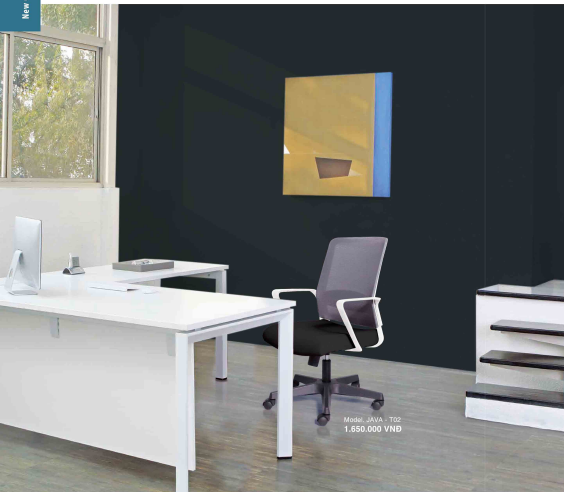

JAVA - T

Model JAVA - T02
1.650.000 VND