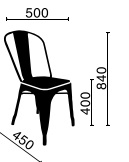

# Barbie

Café Chair

Model. Barbie 09 - 2  
640.000 VNĐ

Model. Fig  
890.000 VNĐ