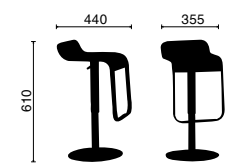

Alpha

Bar Stool Chair

Alpha

Bar Stool Chair