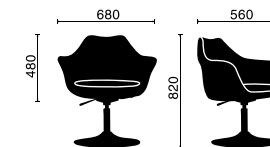

Tiago

Lounge Chair

Model. Tiago
3.950.000 VNĐ