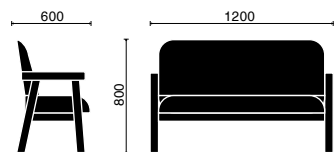

Sofani

Café Sofa

Sofani

Café Sofa