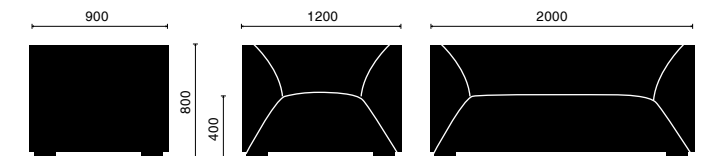

VC

Office Sofa

Model. VC - 01  
16.590.000 VNĐ

Model. VC - 02  
22.050.000 VNĐ

**MG**

Office Sofa

Model. MG - 02  
15.450.000 VNĐ

**MG**