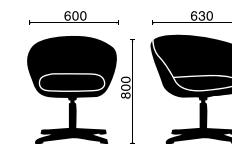

# Flower

Lounge Chair

Model. Flower  
4.300.000 VNĐ

Casa

Lounge Chair

Casa

Lounge Chair

Model. Casa  
4.090.000 VNĐ

Saito

Lounge Chair

Saito

Lounge Chair

Model. Saito 01  
5.050.000 VNĐ

Model. Saito 02  
4.650.000 VNĐ