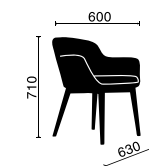

# LOUNGE CHAIR

**Benoni**  
Lounge Chair

**Benoni**  
Lounge Chair

Model. Benoni  
3.900.000 VNĐ

**Cali**

Lounge Chair

**Cali**

Lounge Chair