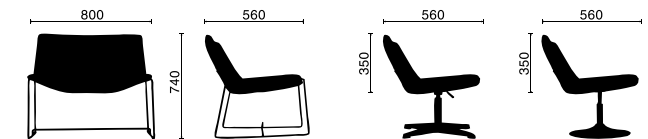

# Cebu

Lounge Chair

Model. Cebu  
2.490.000 VNĐ

**Toledo**  
Lounge Chair

**Toledo**  
Lounge Chair

Model. Toledo 03  
5.350.000 VNĐ

Model. Toledo 01  
5.590.000 VNĐ

Model. Toledo 02  
5.190.000 VNĐ