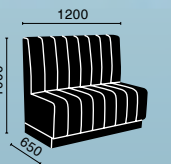

Sofani

Café Sofa

Sofani

Café Sofa

Model. Sofani 01
5.900.000 VNĐ