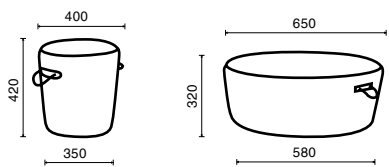

# Ring

Stool Chair

Model. Ring 02  
1.490.000 VNĐ

Model. Ring 01  
1.990.000 VNĐ

**Dot**  
Stool Chair

**Dot**  
Stool Chair

Model. Dot  
**1.490.000 VNĐ**

**Shi**