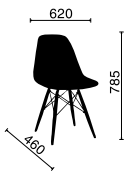

Sea

Café Chair

Sea

Café Chair