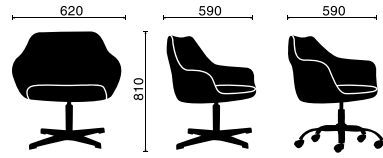

Love

Lounge Chair

Model. Love 02
5.490.000 VNĐ