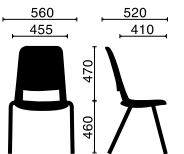

Fila

Café Chair

Fila

Café Chair

Model. Fila  
2.200.000 VNĐ

Model. Yoo 03  
1.390.000 VNĐ

Model. Yoo 01  
1.190.000 VNĐ

Model. Yoo 02  
890.000 VNĐ