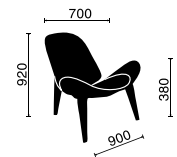

Cadiz
Lounge Chair