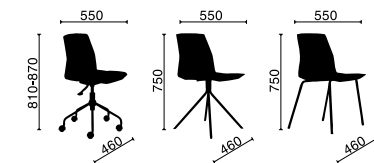

Fila

Café Chair

Fila

Café Chair

Model. Fila  
2.200.000 VNĐ

Model. Yoo 03  
1.390.000 VNĐ

Model. Yoo 01  
1.190.000 VNĐ

Model. Yoo 02  
890.000 VNĐ