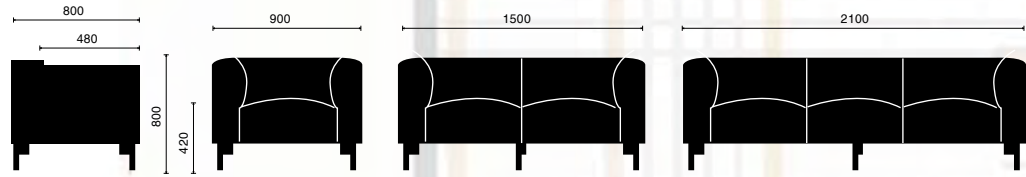

VC

Office Sofa

Model. VC - 01  
16.590.000 VNĐ

Model. VC - 02  
22.050.000 VNĐ

**MG**

Office Sofa

Model. MG - 02  
15.450.000 VNĐ

**MG**