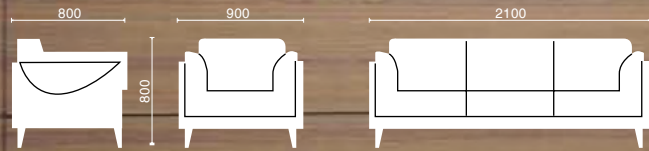

LS

Office Sofa

Model. LS - 02
19.850.000 VNĐ

LS

Office Sofa