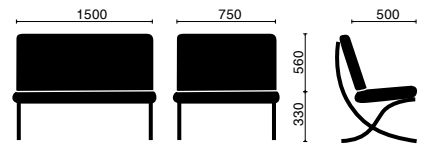

Stool Chair

**Shi**

Stool Chair

Model. Shi  
1.590.000 VNĐ

CAFÉ  
SOFA

Model. Barcelona 01  
8.750.000 VNĐ

Model. Barcelona 02  
10.990.000 VNĐ

Model. Bardi 01  
9.250.000 VNĐ