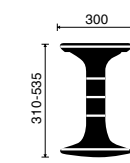

Mogoon
Stool Chair

Mogoon
Stool Chair