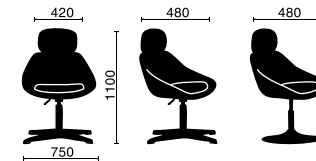

Dallas
Lounge Chair

Dallas
Lounge Chair