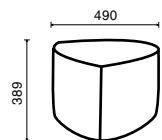

Stool Chair

**Shi**

Stool Chair

Model. Shi  
1.590.000 VNĐ

CAFÉ  
SOFA

Model. Barcelona 01  
8.750.000 VNĐ

Model. Barcelona 02  
10.990.000 VNĐ

Model. Bardi 01  
9.250.000 VNĐ