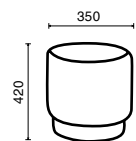

# Ring

Stool Chair

Model. Ring 02  
1.490.000 VNĐ

Model. Ring 01  
1.990.000 VNĐ

**Dot**  
Stool Chair

**Dot**  
Stool Chair

Model. Dot  
**1.490.000 VNĐ**

**Shi**