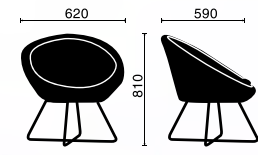

Flower

Lounge Chair

Flower

Lounge Chair

Model. Flower
4.300.000 VNĐ