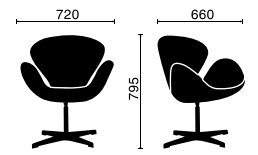

# Cebu

Lounge Chair

Model. Cebu  
2.490.000 VNĐ

**Toledo**  
Lounge Chair

**Toledo**  
Lounge Chair

Model. Toledo 03  
5.350.000 VNĐ

Model. Toledo 01  
5.590.000 VNĐ

Model. Toledo 02  
5.190.000 VNĐ

**Cadiz**  
Lounge Chair

**Cadiz**  
Lounge Chair

Model. Cadiz  
4.900.000 VNĐ

**Swan**  
Lounge Chair

**Swan**  
Lounge Chair

Model. Swan  
4.550.000 VNĐ