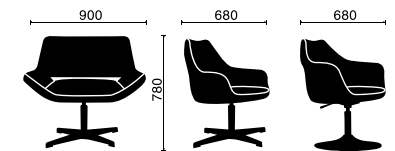

# Flower

Lounge Chair

Model. Flower  
4.300.000 VNĐ

Casa

Lounge Chair

Casa

Lounge Chair

Model. Casa  
4.090.000 VNĐ

Saito

Lounge Chair

Saito

Lounge Chair

Model. Saito 01  
5.050.000 VNĐ

Model. Saito 02  
4.650.000 VNĐ