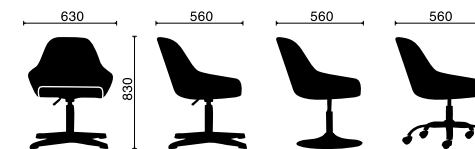

# Diego

Lounge Chair

Model. Diego 01  
5.250.000 VNĐ

Model. Diego 03  
5.350.000 VNĐ

Model. Diego 02  
5.050.000 VNĐ