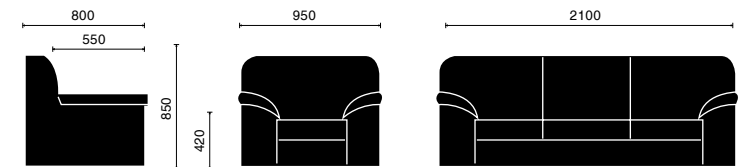

Office Sofa

Model. MG - 01  
9.950.000 VNĐ

**T014**

Office Sofa

**T014**

Office Sofa

Model. T014 - 01  
6.650.000 VNĐ

Model. T014 - 02  
9.950.000 VNĐ