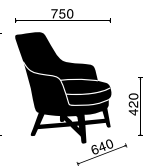

Cali

Lounge Chair

Cali

Lounge Chair