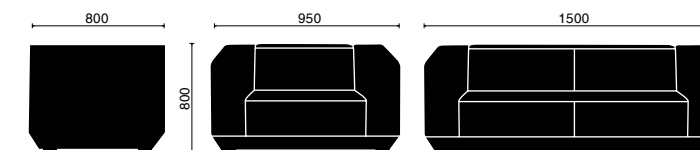

**Fyi**

Office Sofa

**Fyi**

Office Sofa

Model. Fyi - 01  
9.950.000 VNĐ

Model. Fyi - 02  
17.650.000 VNĐ